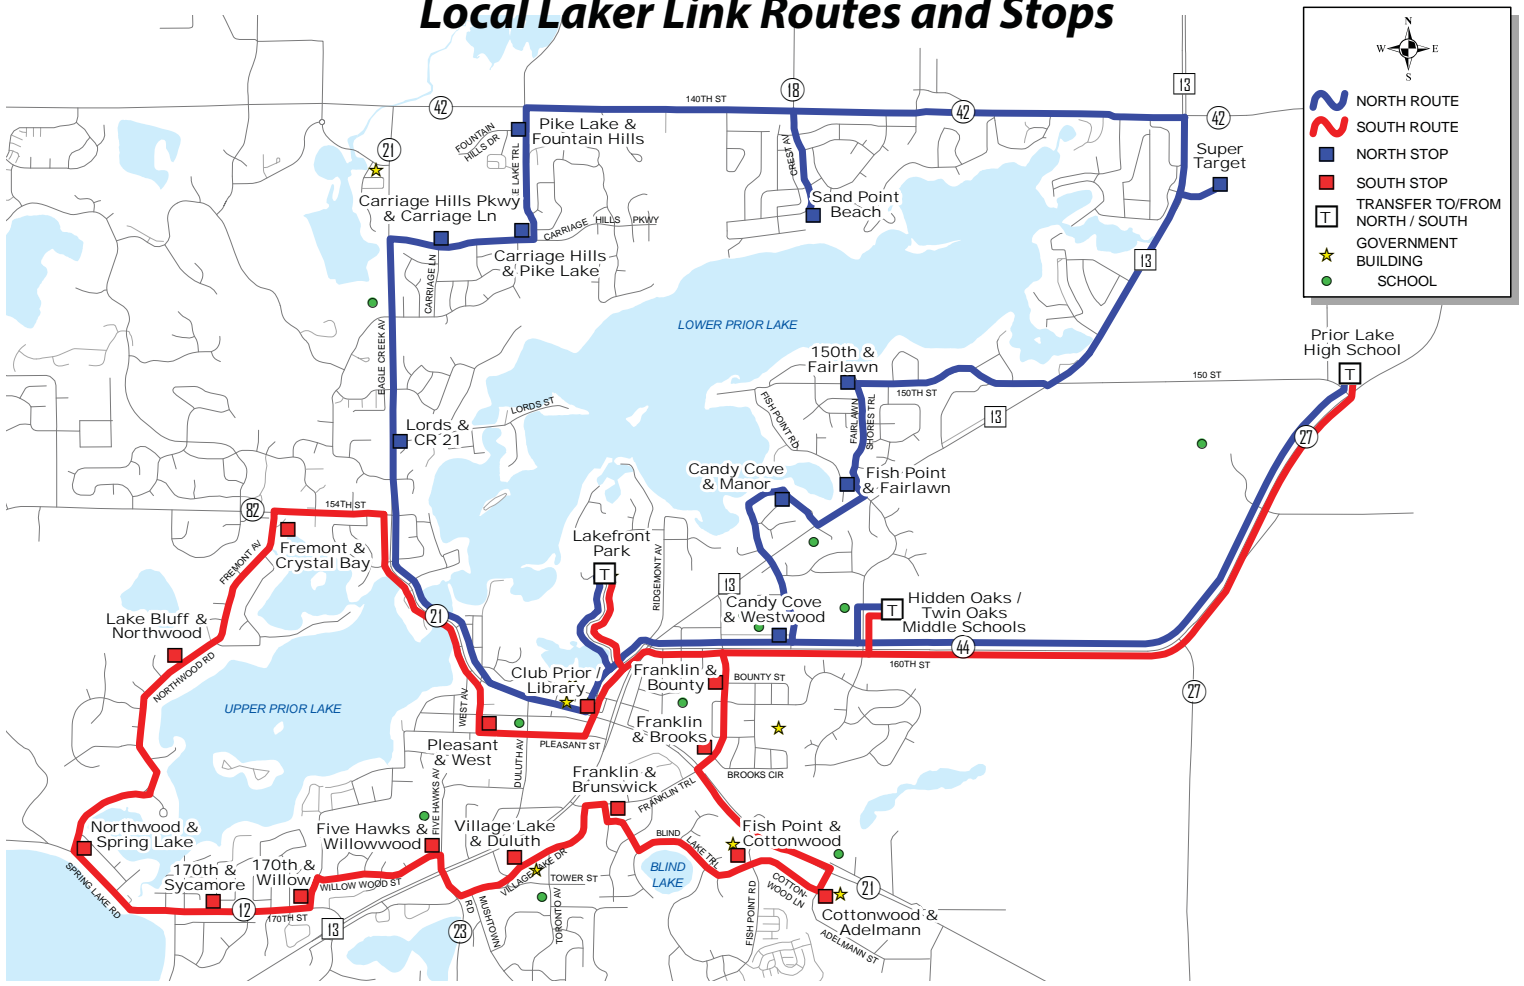

Local Laker Link Routes and Stops

Lakefront Park	Lords Street & County Rd. 21	Carriage Hills Pwy. & Carriage Lane	Carriage Hills Pwy. & Pike Lake Trail	Pike Lk. Trail & Fountain Hills Drive	Sand Point Beach	Super Target (south door)	150th St. & Fairlawn Shores	Fish Point & Fairlawn Shores	Candy Cove & north end of Manor Rd.	Candy Cove Trail & Westwood Dr.	Hidden Oaks / Twin Oaks	Prior Lake High School	Lakefront Park
6:42 a	6:46 a	6:47 a	6:49 a	6:50 a	6:56 a	7:04 a	7:08 a	7:09 a	7:12 a	7:16 a	7:18 a	7:23 a	7:33 a
7:51 a	7:55 a	7:56 a	7:58 a	7:59 a	8:05 a	8:13 a	8:17 a	8:18 a	8:21 a	8:25 a	8:27 a	8:32 a	8:42 a
8:52 a	8:56 a	8:57 a	8:59 a	9:00 a	9:06 a	9:14 a	9:18 a	9:19 a	9:22 a	9:26 a	9:28 a	9:33 a	9:43 a
9:52 a	9:56 a	9:57 a	9:59 a	10:00 a	10:06 a	10:14 a	10:18 a	10:19 a	10:22 a	10:26 a	10:28 a	10:33 a	10:43 a
11:02 a	11:06 a	11:07 a	11:09 a	11:10 a	11:16 a	11:24 a	11:28 a	11:29 a	11:32 a	11:36 a	11:38 a	11:43 a	11:53 a
1:12 p	1:16 p	1:17 p	1:19 p	1:20 p	1:26 p	1:34 p	1:38 p	1:39 p	1:42 p	1:46 p	1:48 p	1:53 p	2:03 p
2:10 p	2:14 p	2:15 p	2:17 p	2:18 p	2:24 p	2:32 p	2:36 p	2:37 p	2:40 p	2:44 p	2:46 p	2:51 p	3:01 p
3:10 p	3:14 p	3:15 p	3:17 p	3:18 p	3:24 p	3:32 p	3:36 p	3:37 p	3:40 p	3:44 p	3:46 p	3:51 p	4:01 p

Lakefront Park	Club Prior / Library	Pleasant St. & West Ave.	Fremont & Crystal Bay	Lake Bluff & Circle & Northwood	Northwood & Spring Lake Road	170th Street & Sycamore Trail	170th Street & Willow Lane	Five Hawks & Willowood	Village Lake Dr. & Duluth Ave.	Franklin Trail & Brunswick	Fish Point & Cottonwood	Cottonwood & Adelmann	Franklin Tr. & Brooks Circle	Franklin Trail & Bounty Street	Hidden Oaks Middle School	Prior Lake High School	Lakefront Park
6:45 a	6:47 a	6:49 a	6:53 a	6:54 a	6:56 a	6:58 a	6:59 a	7:00 a	7:04 a	7:05 a	7:08 a	7:09 a	7:13 a	7:14 a	7:18 a	7:23 a	7:33 a
7:54 a	7:56 a	7:58 a	8:02 a	8:03 a	8:05 a	8:07 a	8:08 a	8:09 a	8:13 a	8:14 a	8:17 a	8:18 a	8:22 a	8:23 a	8:27 a	8:32 a	8:42 a
8:55 a	8:57 a	8:59 a	9:03 a	9:04 a	9:06 a	9:08 a	9:09 a	9:10 a	9:14 a	9:15 a	9:18 a	9:19 a	9:23 a	9:24 a	9:28 a	9:33 a	9:43 a
9:55 a	9:57 a	9:59 a	10:03 a	10:04 a	10:06 a	10:08 a	10:09 a	10:10 a	10:14 a	10:15 a	10:18 a	10:19 a	10:23 a	10:24 a	10:28 a	10:33 a	10:43 a
11:05 a	11:07 a	11:09 a	11:13 a	11:14 a	11:16 a	11:18 a	11:19 a	11:20 a	11:24 a	11:25 a	11:28 a	11:29 a	11:33 a	11:34 a	11:38 a	11:43 a	11:53 a
1:15 p	1:17 p	1:19 p	1:23 p	1:24 p	1:26 p	1:28 p	1:29 p	1:30 p	1:34 p	1:35 p	1:38 p	1:39 p	1:43 p	1:44 p	1:48 p	1:53 p	2:03 p
2:13 p	2:15 p	2:17 p	2:21 p	2:22 p	2:24 p	2:26 p	2:27 p	2:28 p	2:32 p	2:33 p	2:36 p	2:37 p	2:41 p	2:42 p	2:46 p	2:51 p	3:01 p
3:13 p	3:15 p	3:17 p	3:21 p	3:22 p	3:24 p	3:26 p	3:27 p	3:28 p	3:32 p	3:33 p	3:36 p	3:37 p	3:41 p	3:42 p	3:46 p	3:51 p	4:01 p