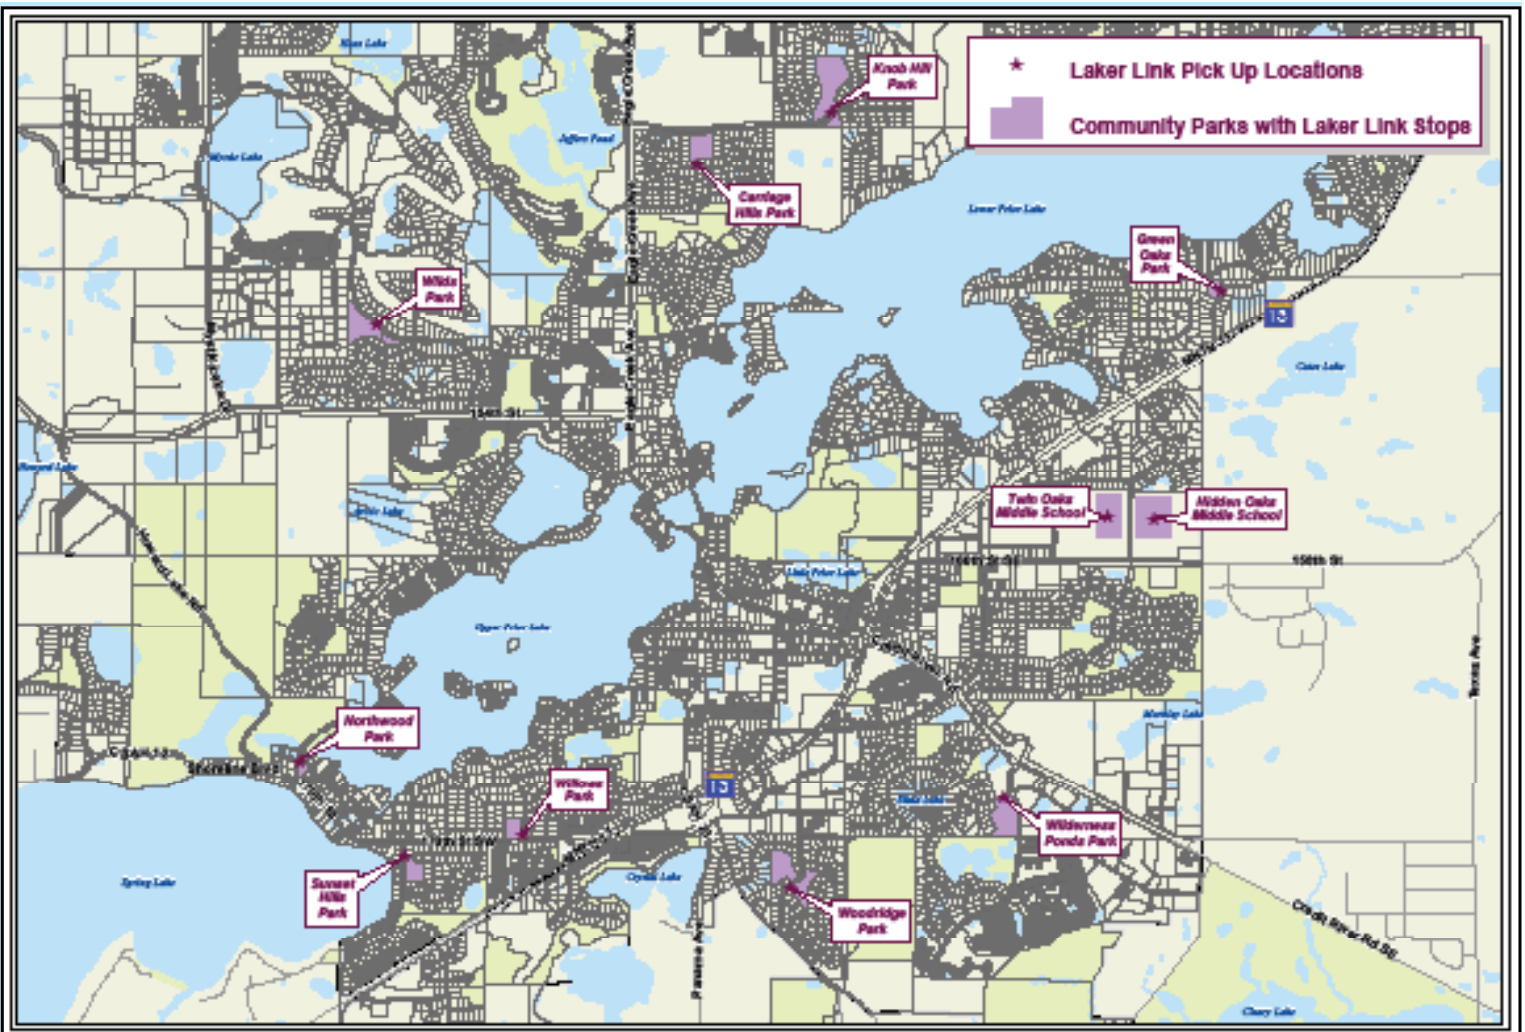

Wilderness Ponds: Pick up Fish Point Rd. by the play structure

Green Oaks Park: Pick up on Green Oaks Tr. at the parking lot.

For more information about Local Laker Link or city transit contact:

Jane Kansier
Building and Transportation Services Director
(952) 447-9812
or visit www.cityofpriorlake.com

NORTH ROUTES			
Location	Pickup Time		
Wilds Park	6:45 a.m.	7:45 a.m.	8:40 a.m.
Knob Hill	6:51 a.m.	7:51 a.m.	8:46 a.m.
Carriage Hills	6:54 a.m.	7:54 a.m.	8:49 a.m.
Green Oaks	7:05 a.m.	8:05 a.m.	9:00 a.m.
Middle School	7:16 a.m.	8:16 a.m.	9:11 a.m.
High School	7:22 a.m.	--	9:17 a.m.
Outbound from H.S. as needed until 2 p.m.			

SOUTH ROUTES			
Location	Pickup Time		
Northwood	6:45 a.m.	7:45 a.m.	8:40 a.m.
Sunset Hills	6:48 a.m.	7:48 a.m.	8:43 a.m.
Willows	6:51 a.m.	7:51 a.m.	8:46 a.m.
Woodridge	6:57 a.m.	7:57 a.m.	8:52 a.m.
Wilderness	7:01 a.m.	8:01 a.m.	8:56 a.m.
Middle School	7:12 a.m.	8:12 a.m.	9:07 a.m.
High School	7:18 a.m.	--	9:13 a.m.
Outbound from H.S. as needed until 2 p.m.			

NORTH/SOUTH ROUTE	
Location	Pickup Time
Northwood	10:30 a.m.
Sunset Hills	10:33 a.m.
Willows	10:36 a.m.
Woodridge	10:42 a.m.
Wilderness	10:46 a.m.
Wilds Park	10:56 a.m.
Knob Hill	11:03 a.m.
Carriage Hills	11:06 a.m.
Green Oaks	11:16 a.m.
High School	11:45 a.m.
Middle School	11:50 a.m.
High School	2 p.m.
Middle School	2:05 p.m.
Outbound from H.S. as needed until 2:05 p.m.	