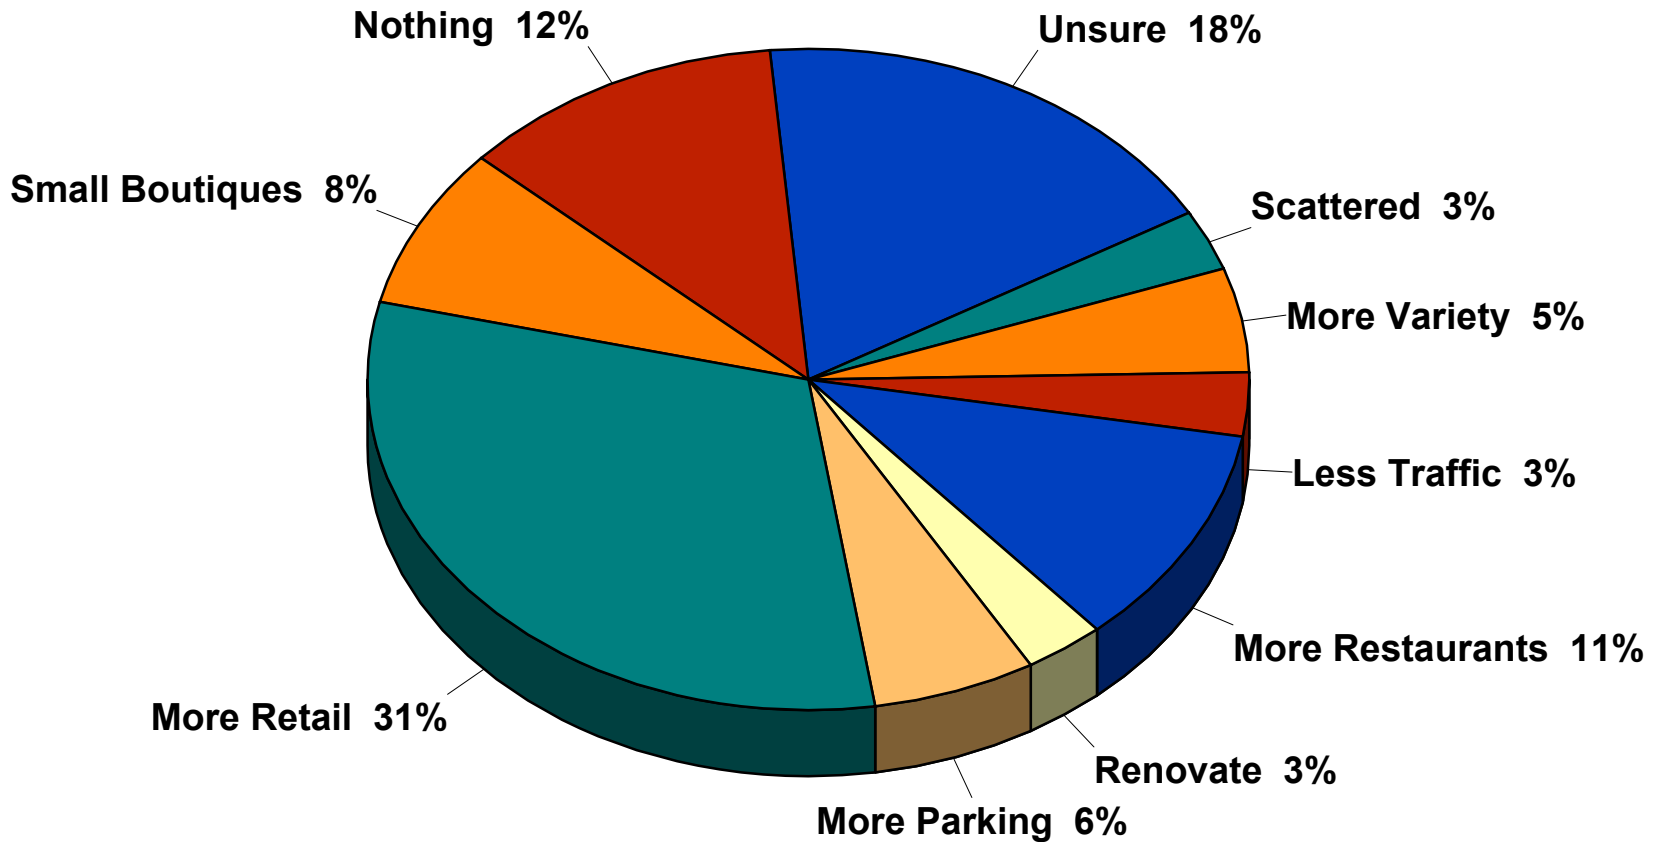

Awareness of Police Programs

2005 City of Prior Lake

Visit and Use Downtown

2005 City of Prior Lake

Changes to Increase Downtown Use

2005 City of Prior Lake

City Characteristics

2005 City of Prior Lake