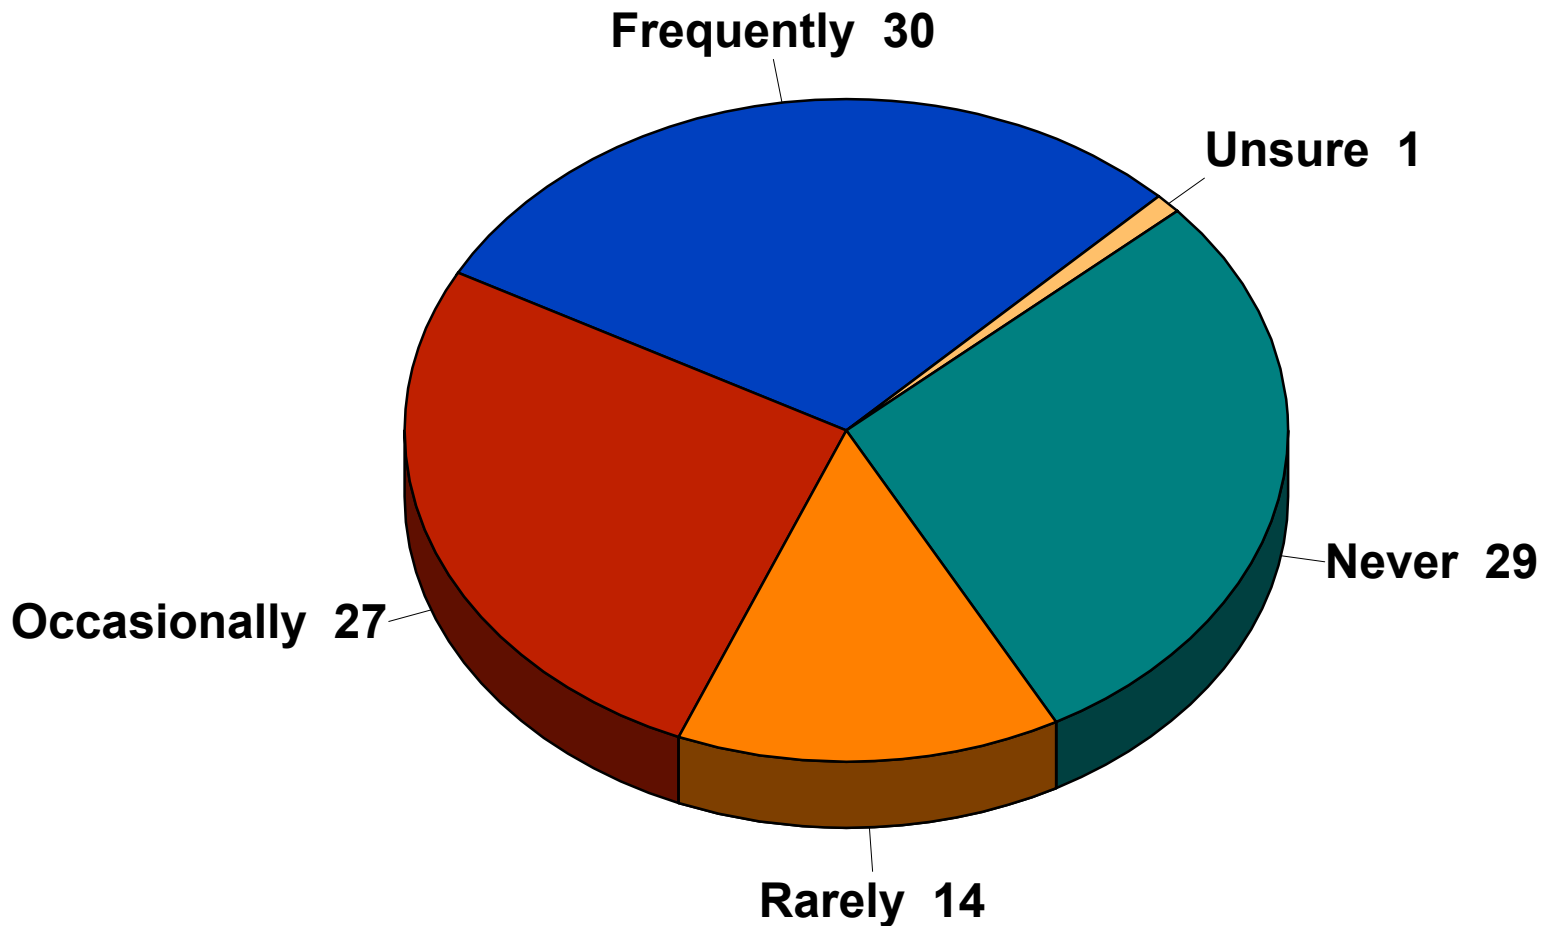

Participation during Past Two Years

Experience with City Recreational Programs

Park & Recreation Projects

2005 City of Prior Lake

Use of Prior Lake

2005 City of Prior Lake

Adequate Opportunity for Input

2005 City of Prior Lake