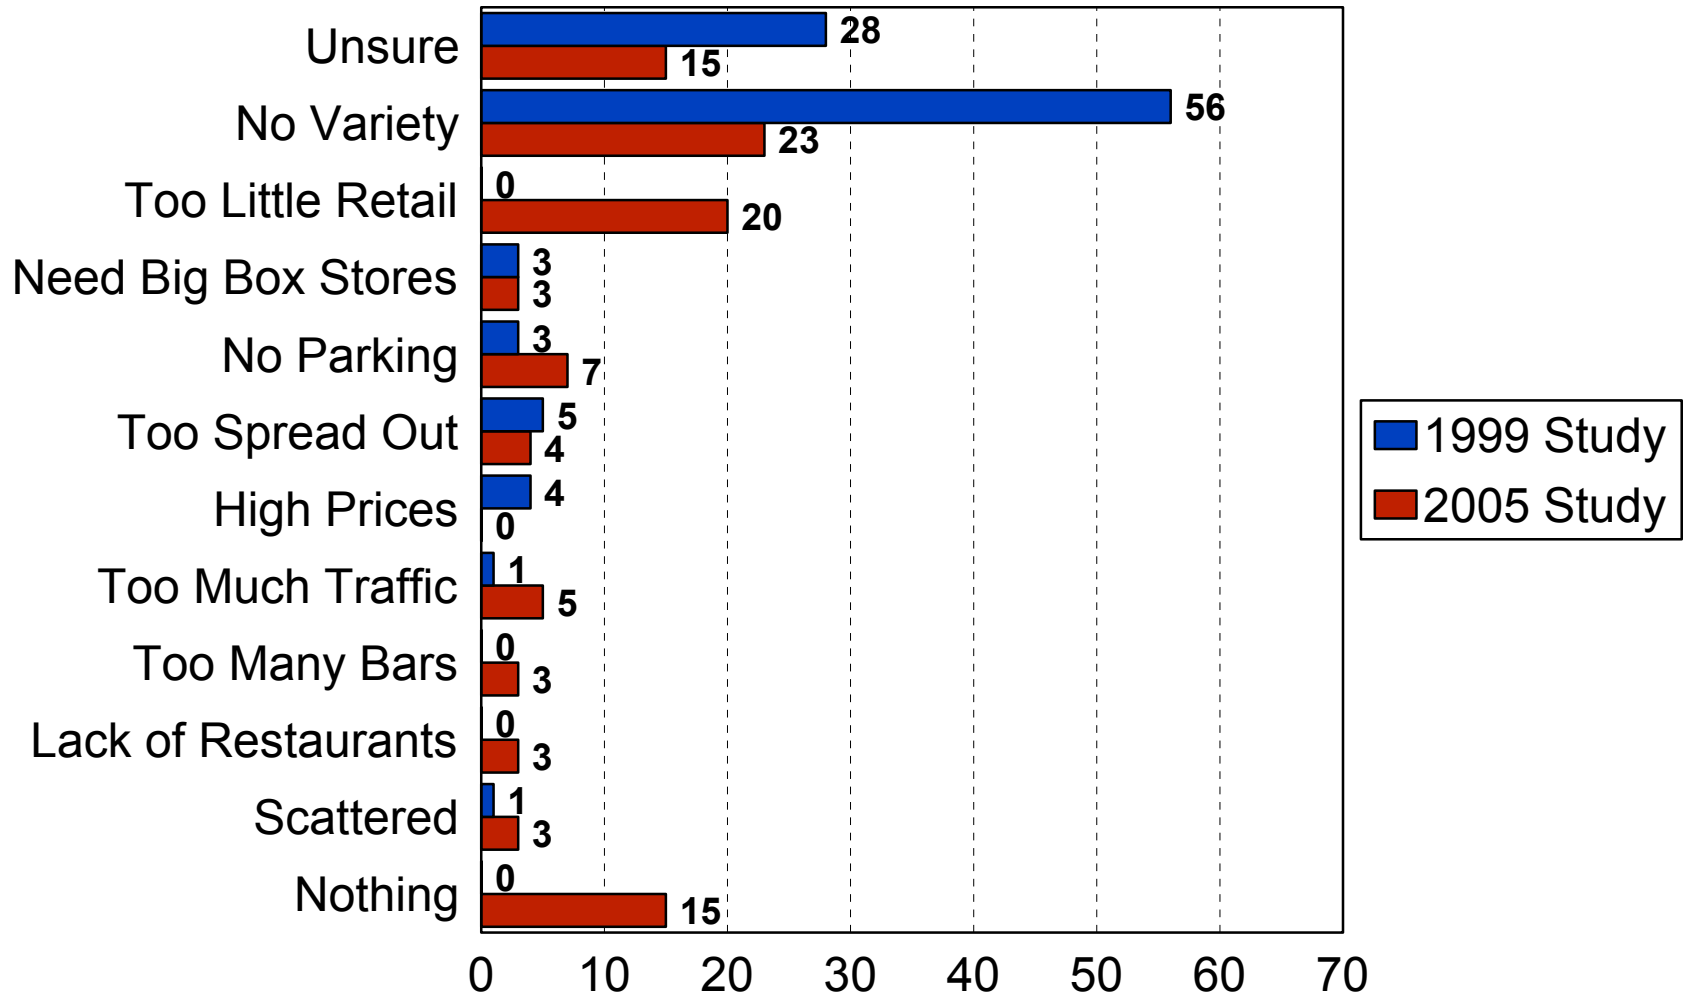

Like Least about Commercial Areas

2005 City of Prior Lake