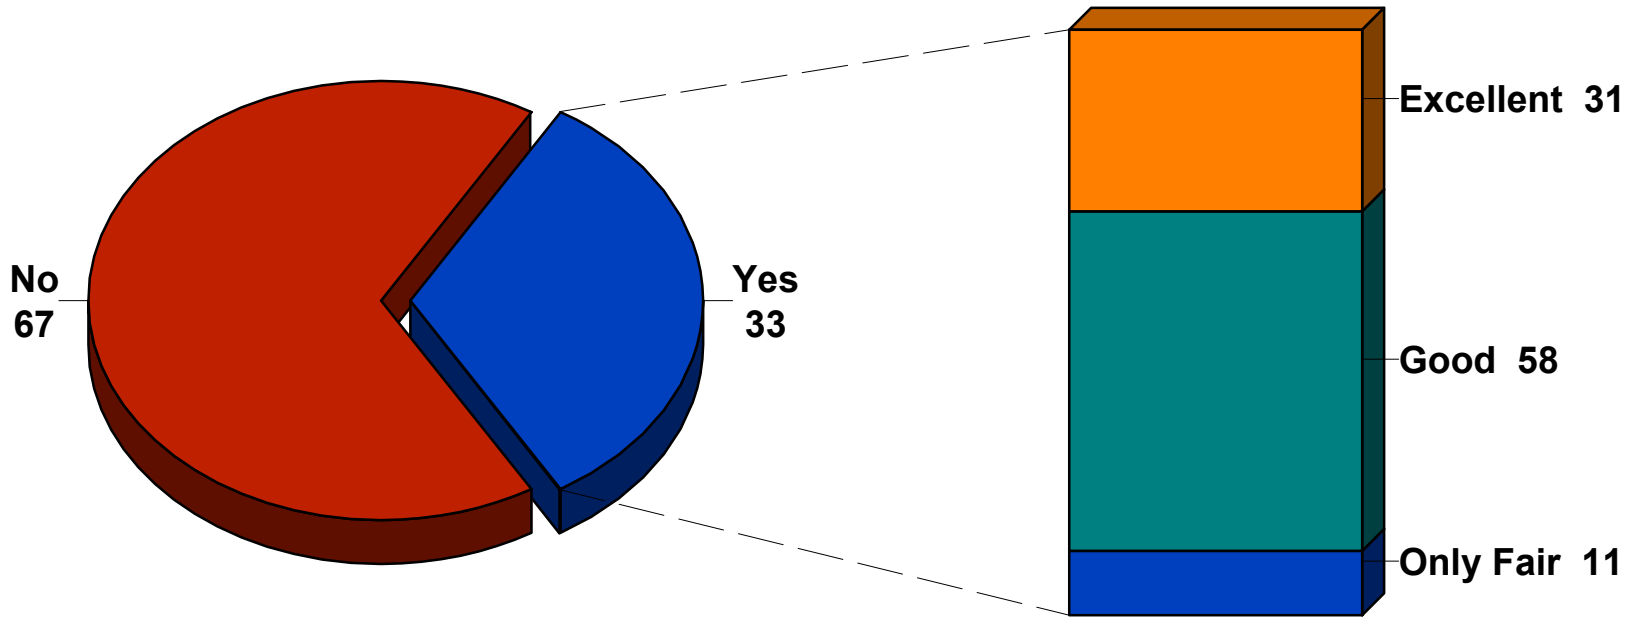

In-City Travel Time

2005 City of Prior Lake

Park and Recreation Facilities

2005 City of Prior Lake

Park and Recreation Facilities

2005 City of Prior Lake

City Recreational Programs

2005 City of Prior Lake