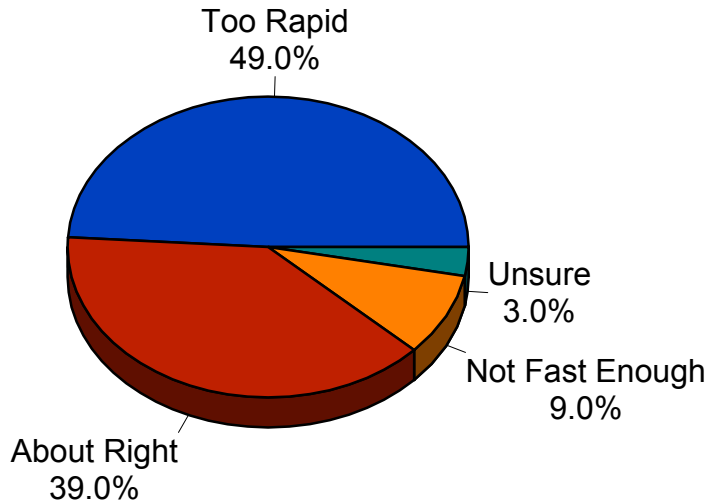

Past Development II

2005 City of Prior Lake

Pace of Development