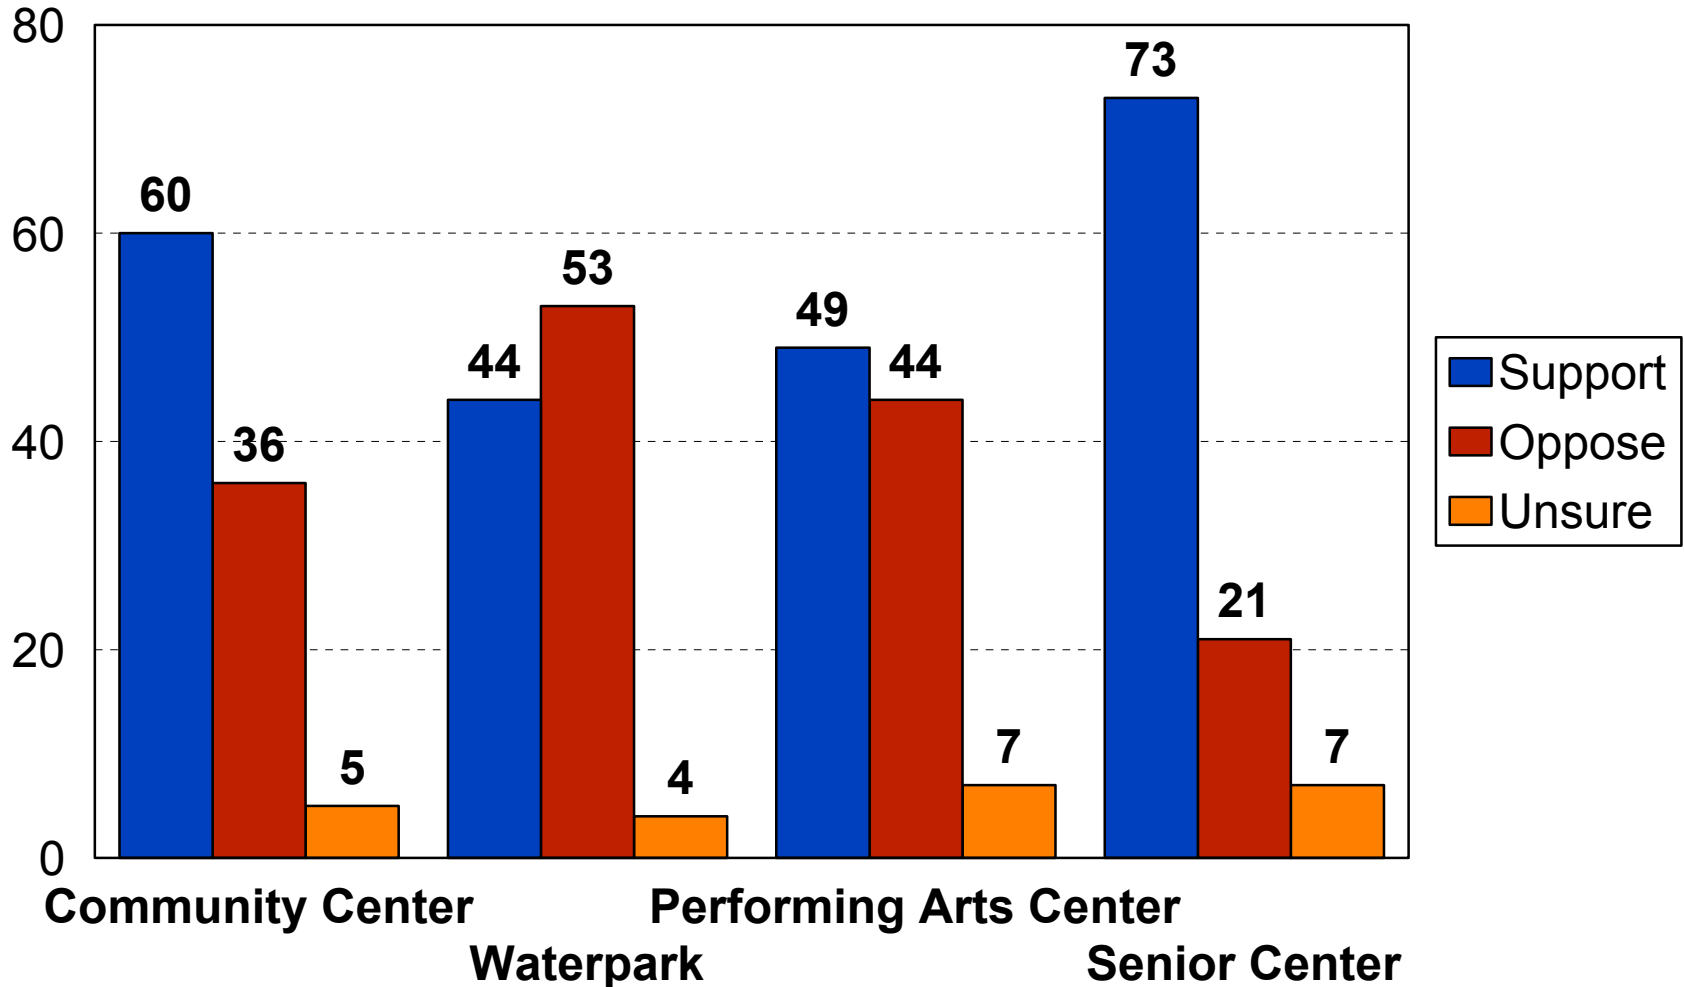

In-City Travel Time

2005 City of Prior Lake

Park and Recreation Facilities

2005 City of Prior Lake

Park and Recreation Facilities

2005 City of Prior Lake

City Recreational Programs

2005 City of Prior Lake

Participation during Past Two Years

Experience with City Recreational Programs

Park & Recreation Projects

2005 City of Prior Lake

Use of Prior Lake

2005 City of Prior Lake

Adequate Opportunity for Input

2005 City of Prior Lake