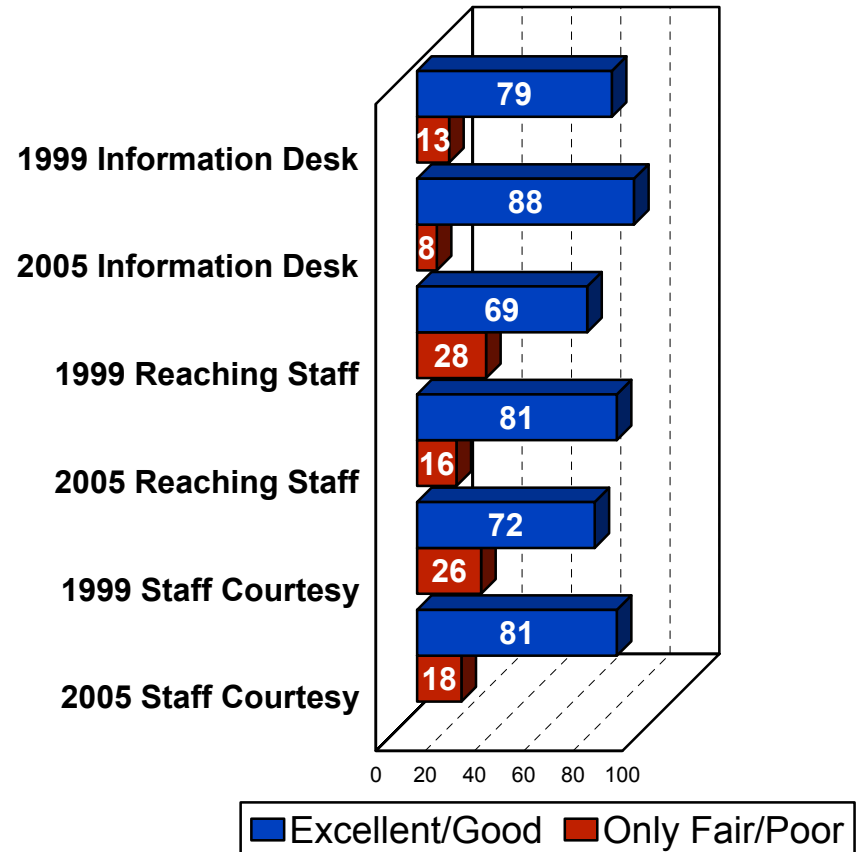

Mayor and City Council

2005 City of Prior Lake

City Staff

2005 City of Prior Lake

Contacted City Hall

2005 City of Prior Lake

Contact Staff Member at City Hall

Service Dimensions