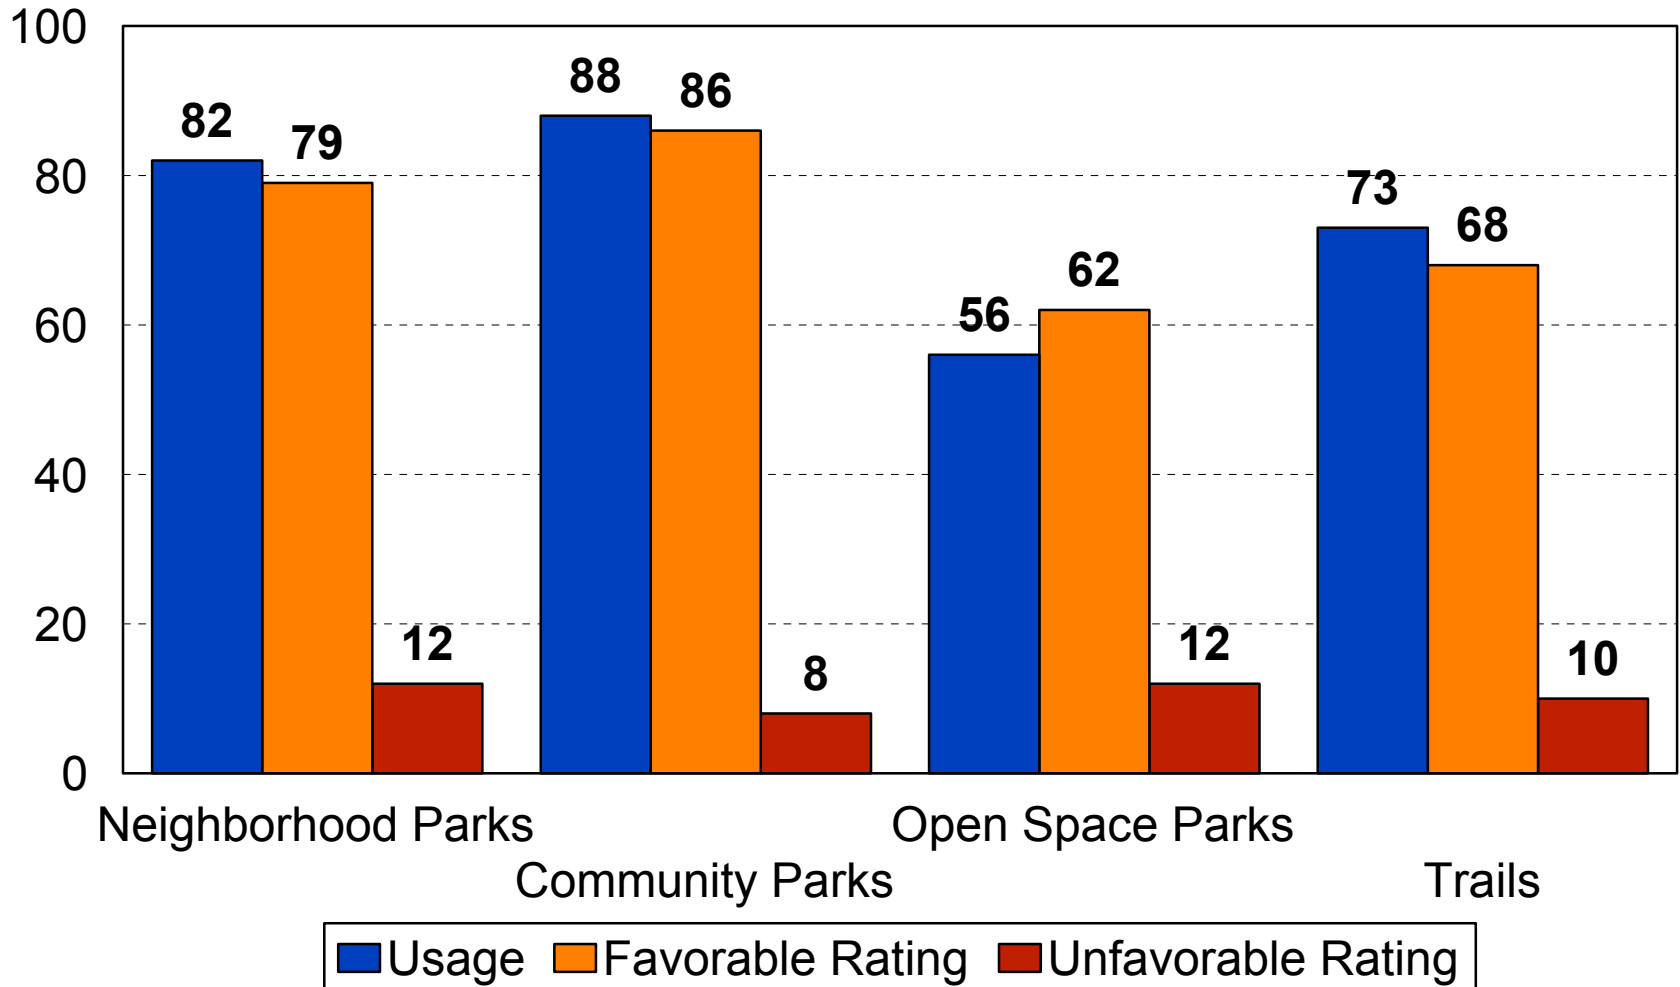

In-City Travel Time

2005 City of Prior Lake

Park and Recreation Facilities

2005 City of Prior Lake

Park and Recreation Facilities

2005 City of Prior Lake

City Recreational Programs

2005 City of Prior Lake